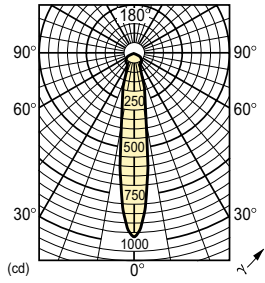

Reflector diam 80/90/95/125 mm

Light Distribution Diagrams

60W NR80 25D