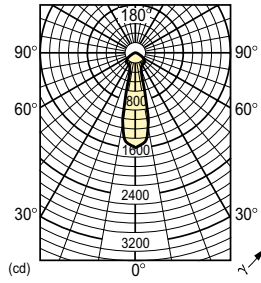

75W NR80 25D