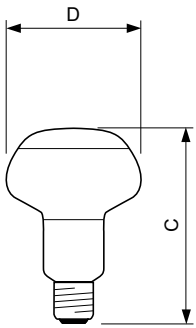

## Product Description

Reflector diam 80/90/95/125 mm

Normal incandescent lamps with an internal ring-shaped parabolic aluminium mirror behind the filament

## Reflector diam 80/90/95/125 mm

### Dimensional drawing

Product	D	C (max)
Reflector 100W B22 230V R95 FR 1SL/25	95 mm	135 mm
Reflector 150W B22 230V R95 FR 1SL/25	95 mm	135 mm

Product	D
Reflector 60W E27 230V NR80 25D 1CT/30	80 mm
Reflector 75W E27 230V NR80 25D 1CT/30	80 mm
Reflector 100W E27 230V NR80 25D 1CT/30	80 mm