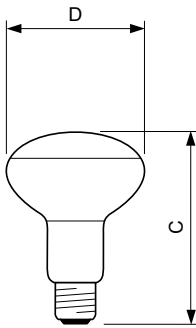

## Product Description

Reflector diam 80/90/95/125 mm

Normal incandescent lamps with an internal ring-shaped parabolic aluminium mirror behind the filament

## Reflector diam 80/90/95/125 mm

### Dimensional drawing

Product	D	C (max)
Reflector 100W B22 230V R95 FR 1SL/25	95 mm	135 mm
Reflector 150W B22 230V R95 FR 1SL/25	95 mm	135 mm

Product	D
Reflector 60W E27 230V NR80 25D 1CT/30	80 mm
Reflector 75W E27 230V NR80 25D 1CT/30	80 mm
Reflector 100W E27 230V NR80 25D 1CT/30	80 mm