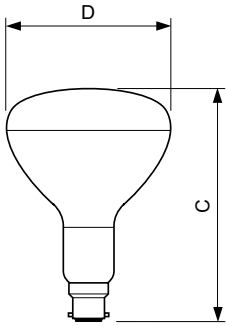

## Product Description

Reflector diam 80/90/95/125 mm

Normal incandescent lamps with an internal ring-shaped parabolic aluminium mirror behind the filament

## Reflector diam 80/90/95/125 mm

### Dimensional drawing

Product	D	C (max)
Reflector 100W B22 230V R95 FR 1SL/25	95 mm	135 mm
Reflector 150W B22 230V R95 FR 1SL/25	95 mm	135 mm

Product	D
Reflector 60W E27 230V NR80 25D 1CT/30	80 mm
Reflector 75W E27 230V NR80 25D 1CT/30	80 mm
Reflector 100W E27 230V NR80 25D 1CT/30	80 mm